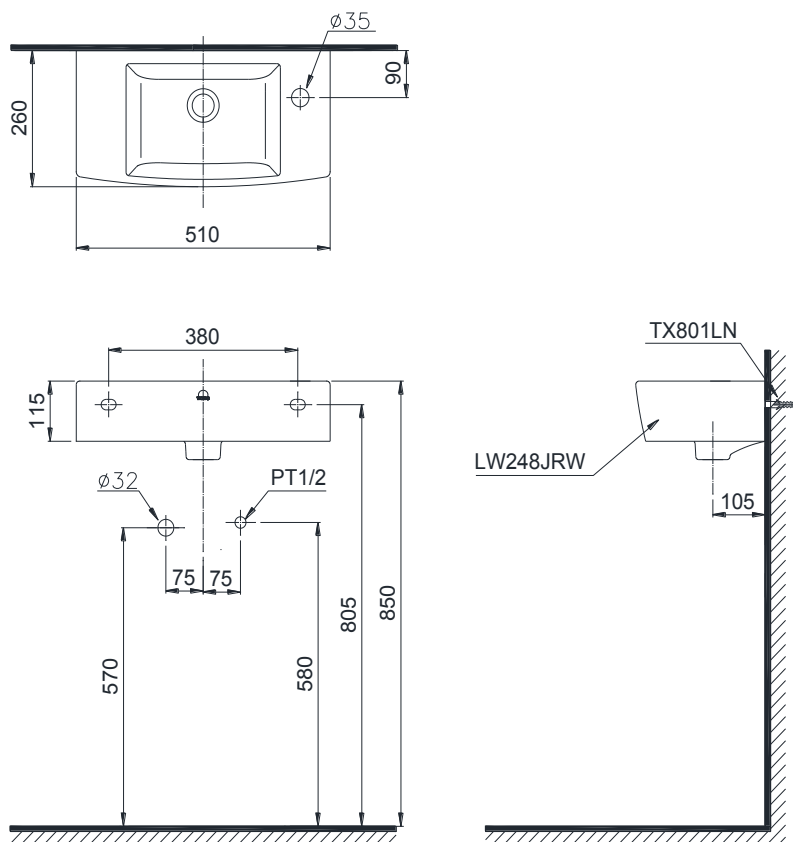

Features

- Wall-mounted design for save space
- Modern and fashionable design, and smooth lines.
- Rear overflow

Specifications

Size : 510W x 260D x 115H mm

Parts description

Faucet not included

- **LW248JRW/F**

Lavatory

- **LW248JRW**

Lavatory Body

- **TX801LN**

Screw & Bracket

Colors

White

Please consult a TOTO representative for details