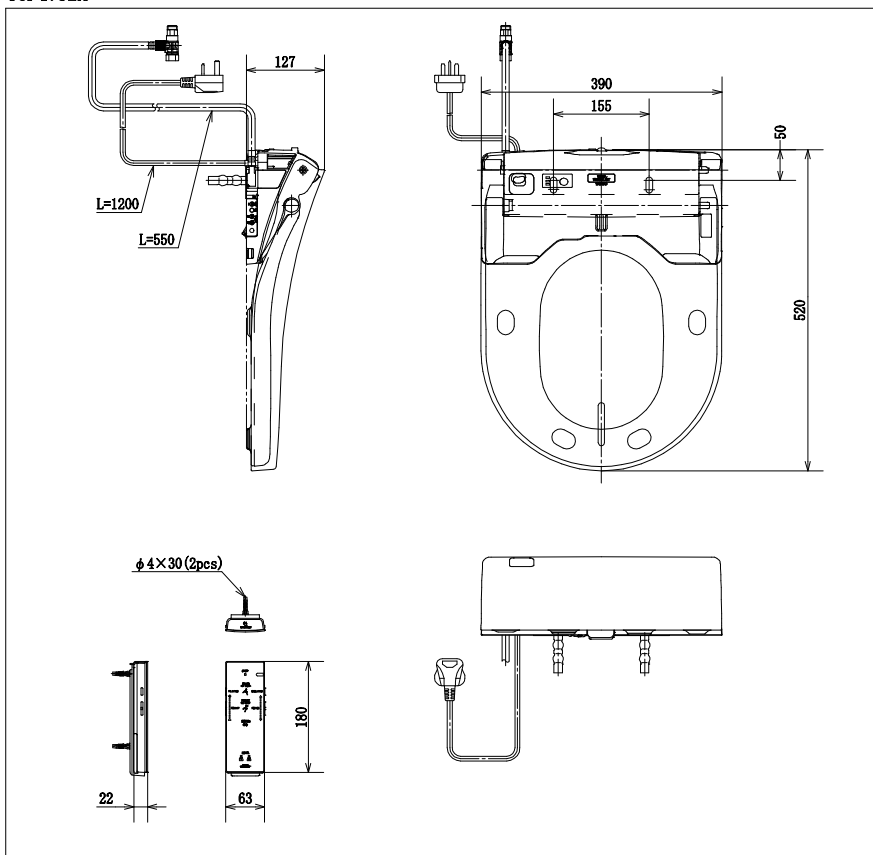

TOTO

WASHLET

TCF4732A

Features

- *e*water⁺ spreads out and keeps clean toilet bowl and nozzle by preventing bacteria with sanitizing effect
- Auto lid opening and closing
- Maximized comfort function with new wide front and pulsating cleansing
- Fully equipped with comfortable rear, front, and oscillating cleansing functions
- New auto soft light function usable for night time usage
- Auto powerful deodorizer activates after every usage
- Easy remove for cleaning

*e*water⁺ is made from tap water by electrolyzed chloride ion without any chemicals. After use, it returns to normal water in the state of safe and environmental friendly

TCF4732A

Specifications

- Size : 390Wx520Dx127H
Water Pressure : 0.05MPa ~ 0.75MPa
Power rating : 220V/50/60Hz /830W
Length of Power Cord : 1.2m
Material: :Plastic

Parts description

- TCF4732A
WASHLET
D-Shape

Colors

White

Please consult a TOTO representative for details

Caution: WASHLET may not fit certain toilet bowl design.
Please check the compatibility of WASHLET and your toilet bowl prior purchase.