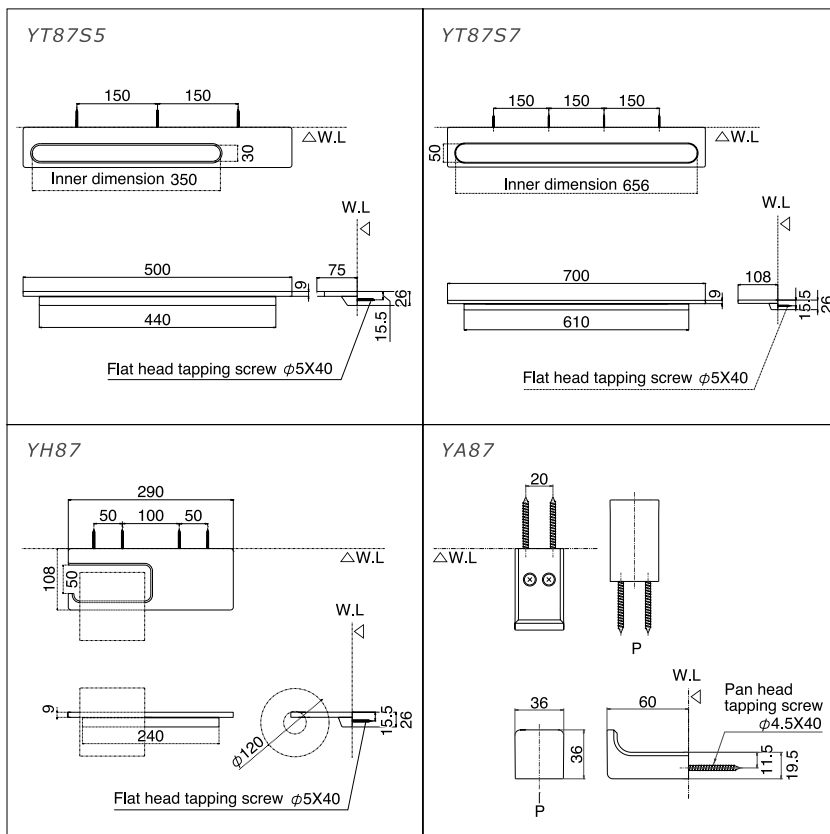

YT87S5

YT87S7

YH87

YA87

Decorative bath accessories to match the NEOREST design suite

Parts description

- **YT87S5**
Hand Towel Holder
- **YT87S7**
Bath Towel Holder
- **YH87**
Paper Holder
- **YA87**
Robe Hook