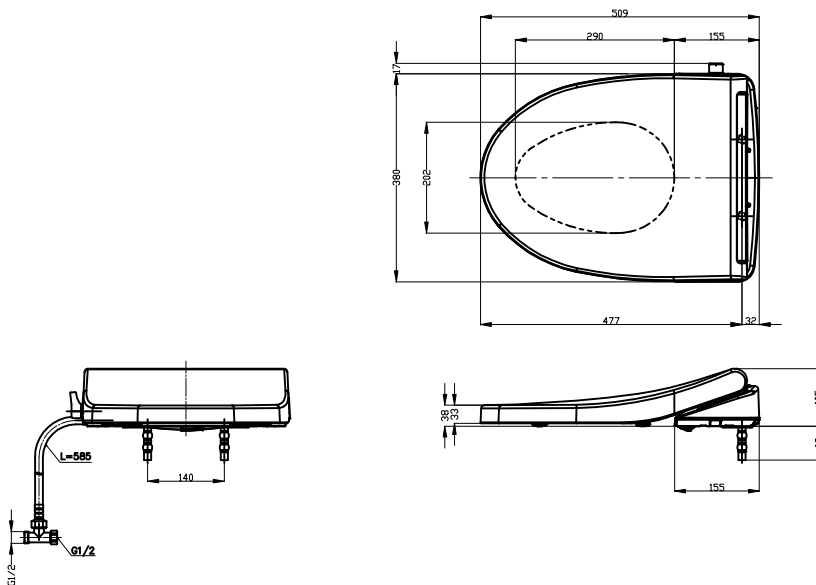

## Specifications

Size : 380W x 509D x 105H mm

Water Pressure : min 0.05MPa  
max 0.75MPa

Material : Urea Resin  
(Seat and cover)

TCW1211A

## Parts Description

- **TCW1211A**  
Ecowasher with bidet function