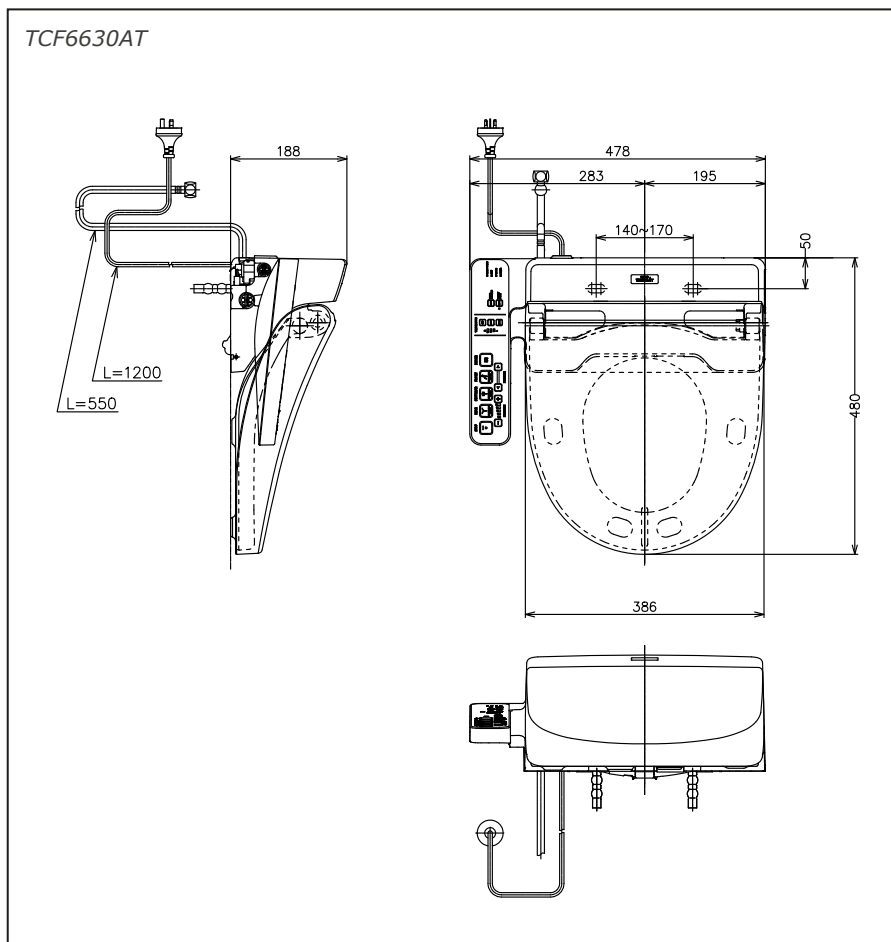

Colors

White

Please consult a TOTO representative for details

Caution: WASHLET may not fit certain toilet bowl design.
Please check the compatibility of WASHLET and your toilet bowl prior purchase