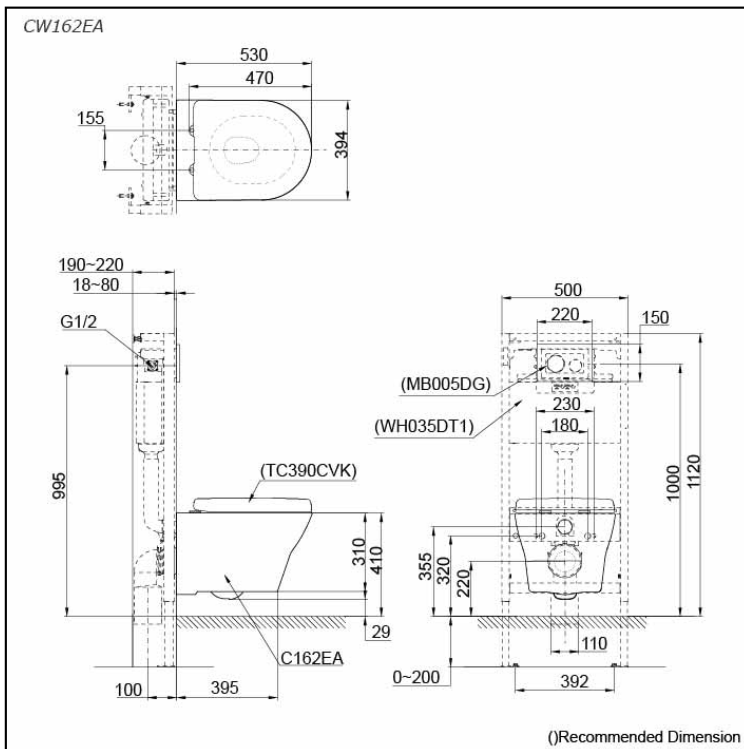

Specifications

Flush system:	TORNADO FLUSH (Wash Down)
Water Use:	4.5L / 3L
Rough-in:	H=220 mm (P-Trap)
Bowl Shape:	D-Shape
Water Pressure:	0.05MPa~0.75MPa
Size:	394W x 530D x 339H mm

Parts description

Fittings and Seat & Cover are not included

- **CW162EA**
D-Shape Wall Hung Toilet

Optional Parts

- TC390CVK
Soft Close Seat & Cover (Urea Resin)
- WH035DT1
Concealed Cistern w/ Frame
- WH037DT1
Concealed Cistern w/ Frame (Low Type)
- MB005DG
Flush Panel