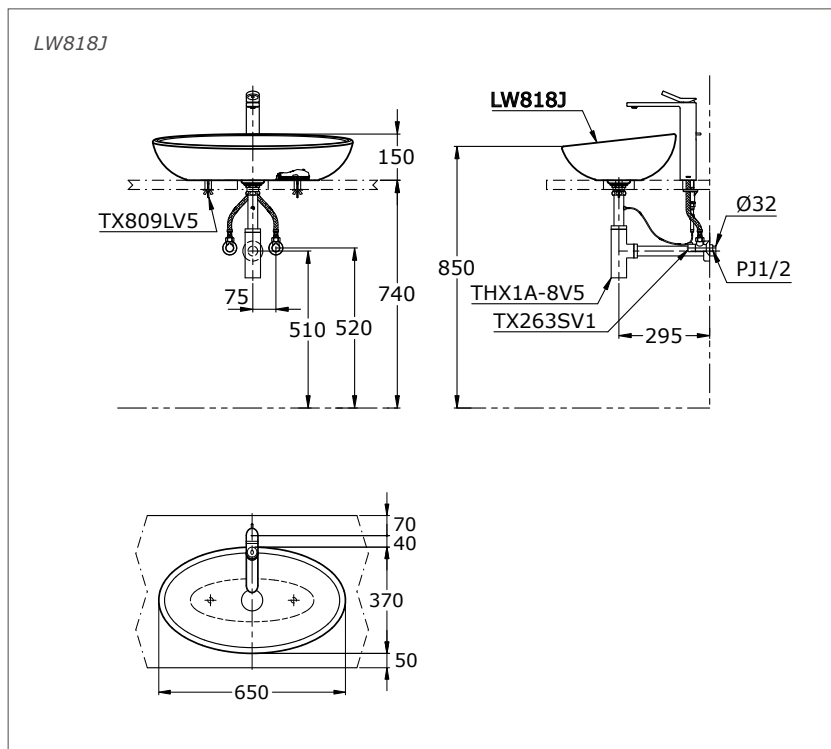

TOTO

LAVATORIES

Le Muse
Vessel Lavatory

LW818J

Features

- Modern styling exclusively for Le Muse design suite.

Specifications

Size : 650x 370 x 150

Parts description

● LW818J

Vessel Lavatory

Optional Parts

- TH1A- 8V5
Deluxe Bottle Trap (L = 355mm)
- TX263SV1 (x 2)
Stop Valve w/o Flexible Hose
- TX809LV5
Bracket (1 Set = 2Pcs)

Colors

White