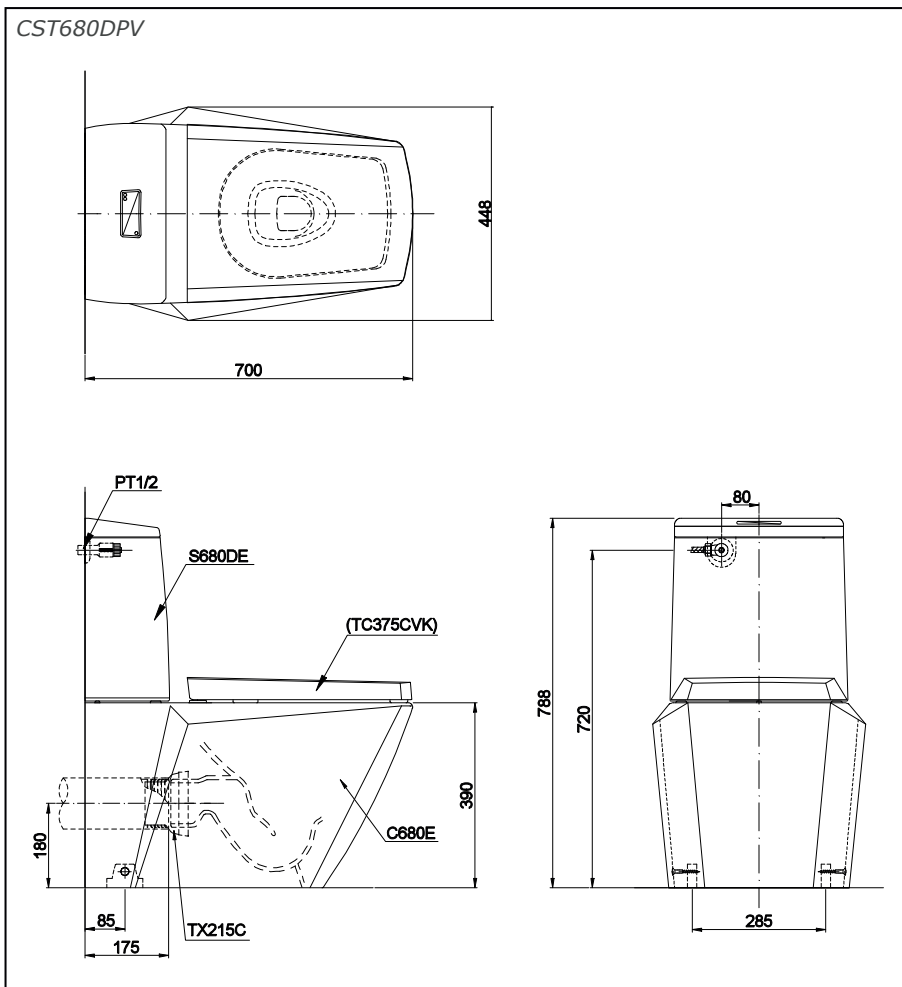

Colors

White

Please consult a TOTO representative for details