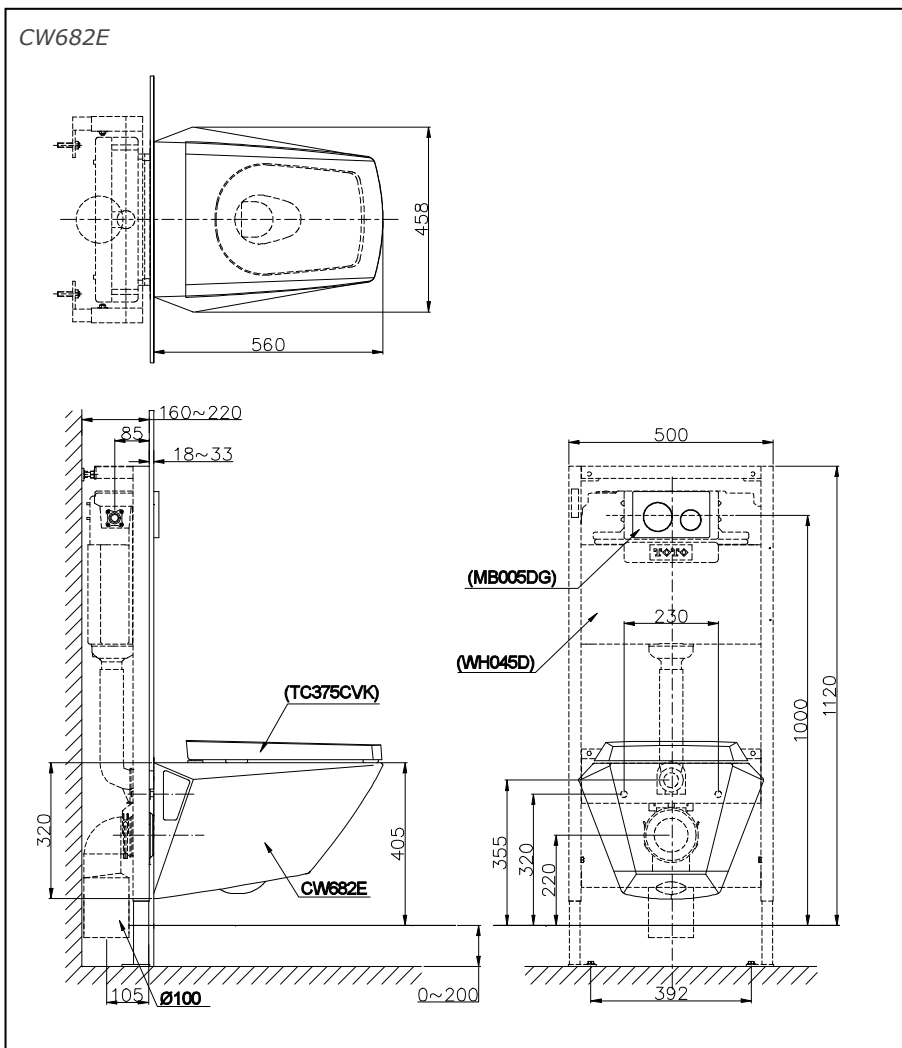

Jewelhex
Wall Hung Toilet (for concealed cistern)

Features

- Dual flush system
- Wall hung type, easy cleaning
- The Jewelhex suite :
Matching toilets, lavatories, bidets and bathtubs

Specifications

Flush System : Wash Down, Dual Flush
 Water Use : 6/3L
 Rough-in : H=220mm
 Size : 452W x 560D x 320H mm
 Water Pressure : 0.05MPa ~ 0.75MPa

Parts Description

Fittings included,
 Seat & Cover not included

Optional Parts

- **TC375CVK**
Seat & Cover

Colors

White

Please consult a TOTO representative for details