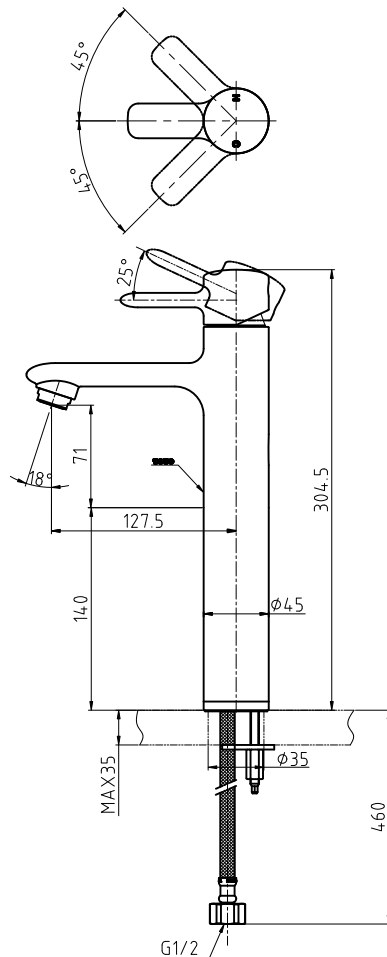

Basic+

Extended Lavatory Faucet Single Lever Mixer

DL342_1VU

Features

- To complement the Basic+ design suite
- Durable finishes
- Bronze valve bodies
- Ceramic disk valve cartridge for drip-free performance

Specifications

- Water Pressure : 0.05MPa~0.75MPa
 Hole : 1 hole
 Finish : Nickel Chrome

Parts description

- **DL342-1VU**
 Extended Single Lever Mixer
 Lavatory Faucet