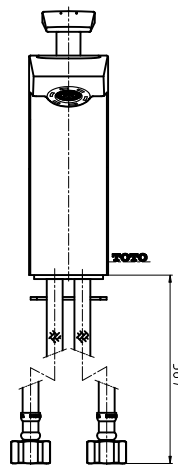

## Specifications

Water Pressure : 0.05MPa~0.75MPa  
Hole : 1 hole  
Finish : Nickel Chrome

DL334SVU

## Parts description

- **DL334SVU**  
Single Lever Lavatory Faucet