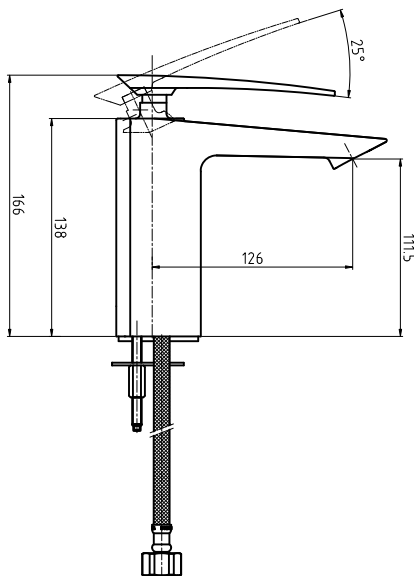

## Specifications

Water Pressure : 0.05MPa~0.75MPa  
Hole : 1 hole  
Finish : Nickel Chrome

DL334SVU

## Parts description

- **DL334SVU**  
Single Lever Lavatory Faucet