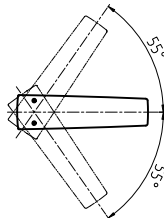

## Specifications

Water Pressure : 0.05MPa~0.75MPa  
Hole : 1 hole  
Finish : Nickel Chrome

DL334SVU