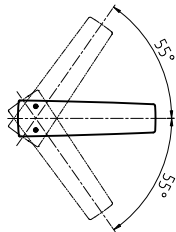

DL334-1SVU