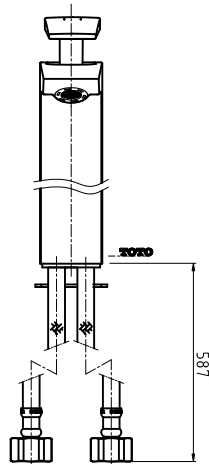

Jewelhex

Extended Single Lever Lavatory Faucet

DL334-1SVU

Features

- Simple, massive styling
- Durable finishes
- Bronze valve bodies
- Ceramic disk valve cartridge for drip-free performance

Specifications

Water Pressure : 0.05MPa~0.75MPa

Hole : 1 hole

Finish : Nickel Chrome

Parts description

- **DL334-1SVU**
Extended Single Lever
Lavatory Faucet