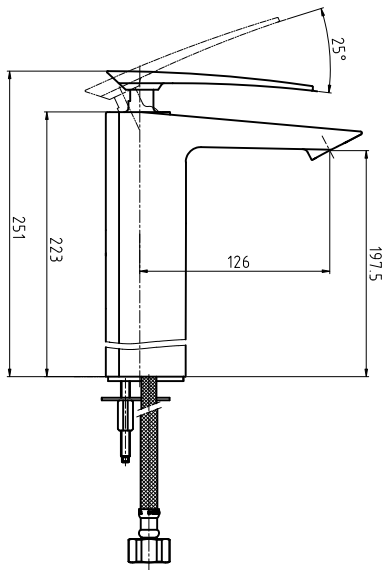

Jewelhex

Extended Single Lever Lavatory Faucet

DL334-1SVU

Features

- Simple, massive styling
- Durable finishes
- Bronze valve bodies
- Ceramic disk valve cartridge for drip-free performance

Specifications

Water Pressure : 0.05MPa~0.75MPa

Hole : 1 hole

Finish : Nickel Chrome

Parts description

- **DL334-1SVU**
Extended Single Lever
Lavatory Faucet