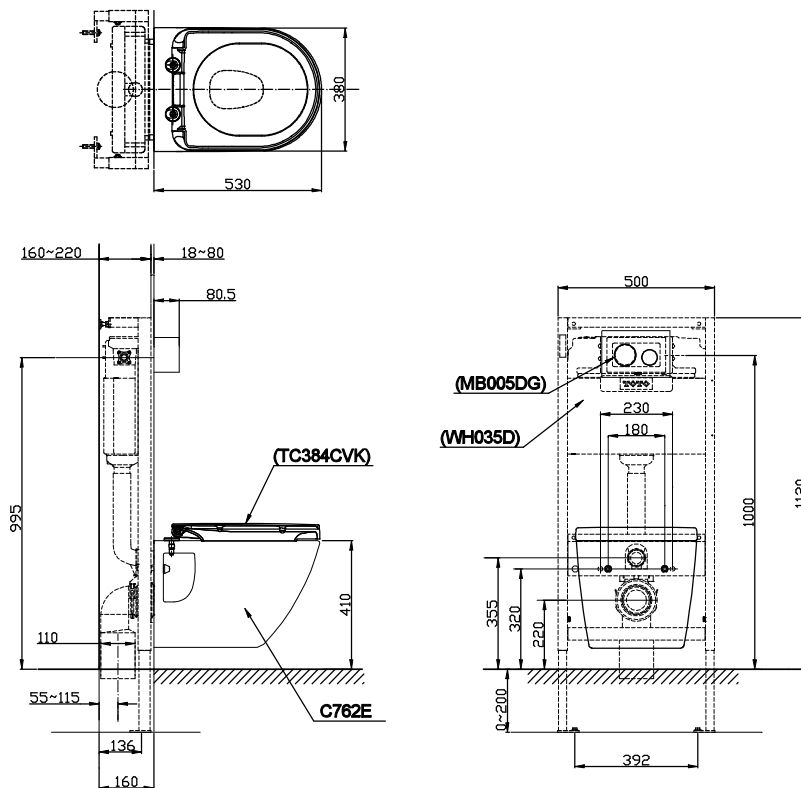

Specifications

Flush System : Tornado (Wash Down)

Water Use : 4.5L/3L

Rough-in : H=220mm

Size : 380W x 530D x 340H

Water Pressure : 0.05MPa~0.75MPa

C762E

Parts description

- **C762E**
Elongated Wall Hung Closet Bowl
(for Concealed Cistern)

Optional Parts

- WH035D
Concealed Cistern w/Frame
- WH037D
Concealed Cistern w/Frame
(Low Type)
- TC384CVK
Soft Close Seat & Cover
(Urea Resin)